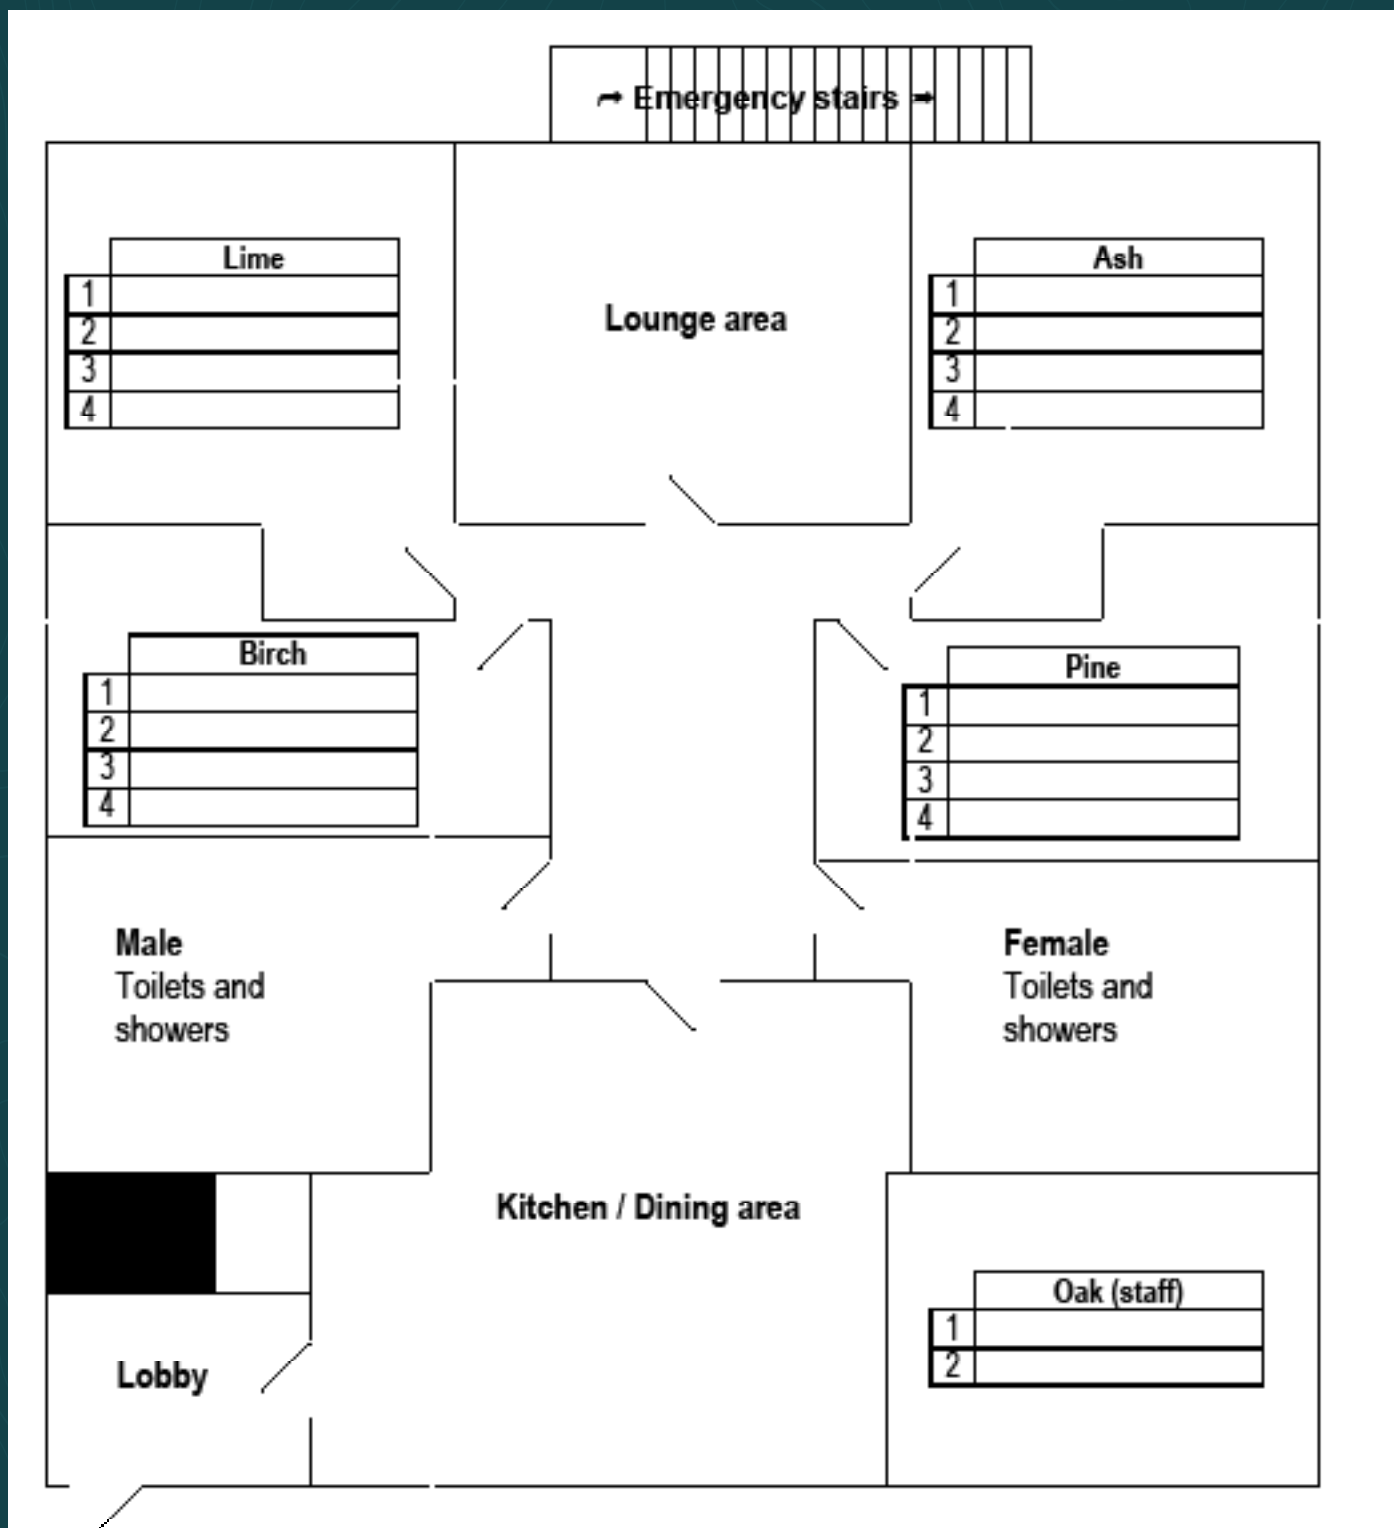

Boundless
Outdoors

Dormitory plans

Malvern Chalet

Sleeps 18 + 1 sofa bed

Malvern North Block

Sleeps 44

Malvern South Block

Sleeps 56

Bell Heath Main centre

Sleeps 76