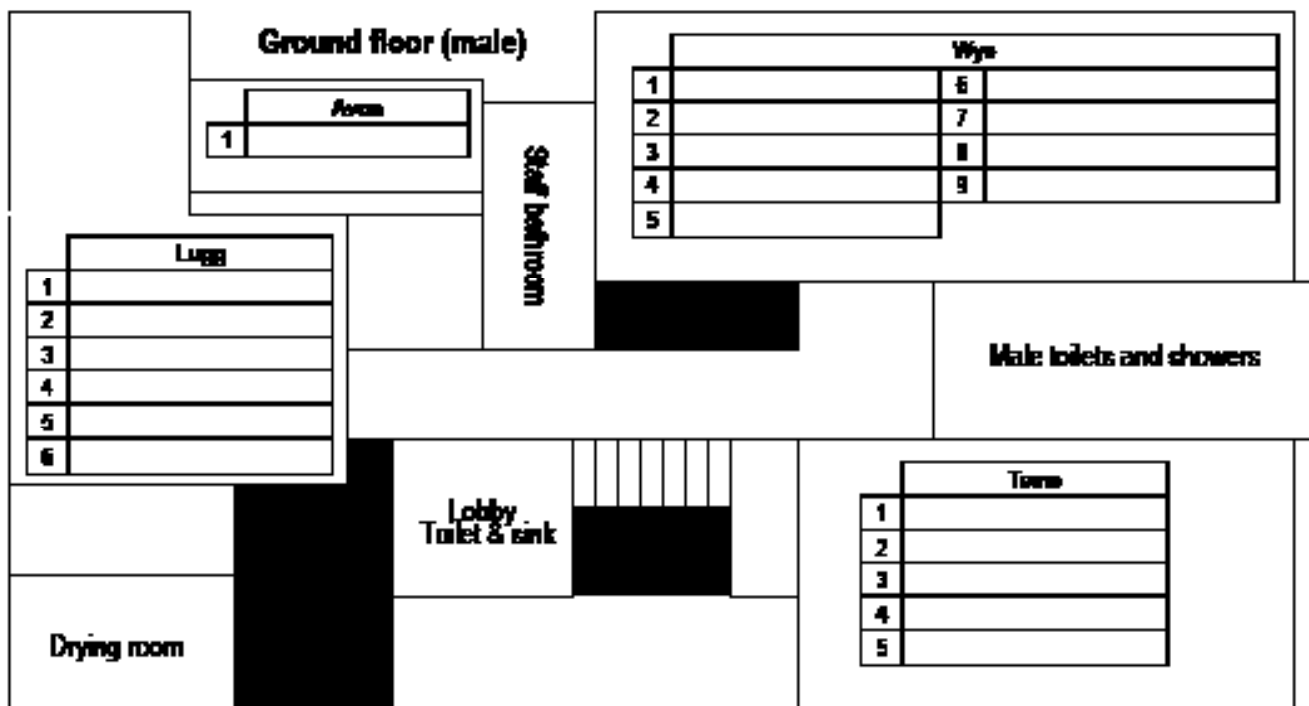

Boundless
Outdoors

Dormitory plans

Malvern Chalet

Sleeps 18 + 1 sofa bed

Malvern North Block

Sleeps 44

Malvern South Block

Sleeps 56

Bell Heath Main centre

Sleeps 76