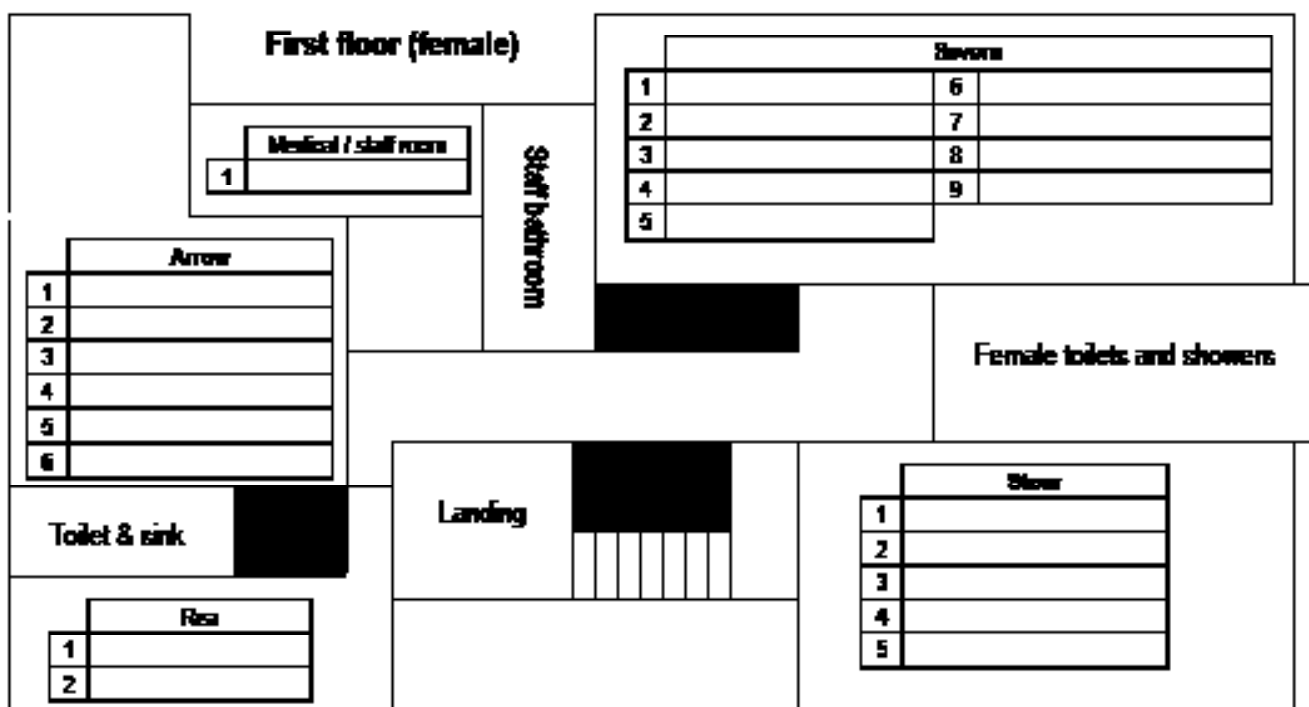

Boundless
Outdoors

Dormitory plans

Malvern Chalet

Sleeps 18 + 1 sofa bed

Malvern North Block

Sleeps 44

Malvern South Block

Sleeps 56

Bell Heath Main centre

Sleeps 76