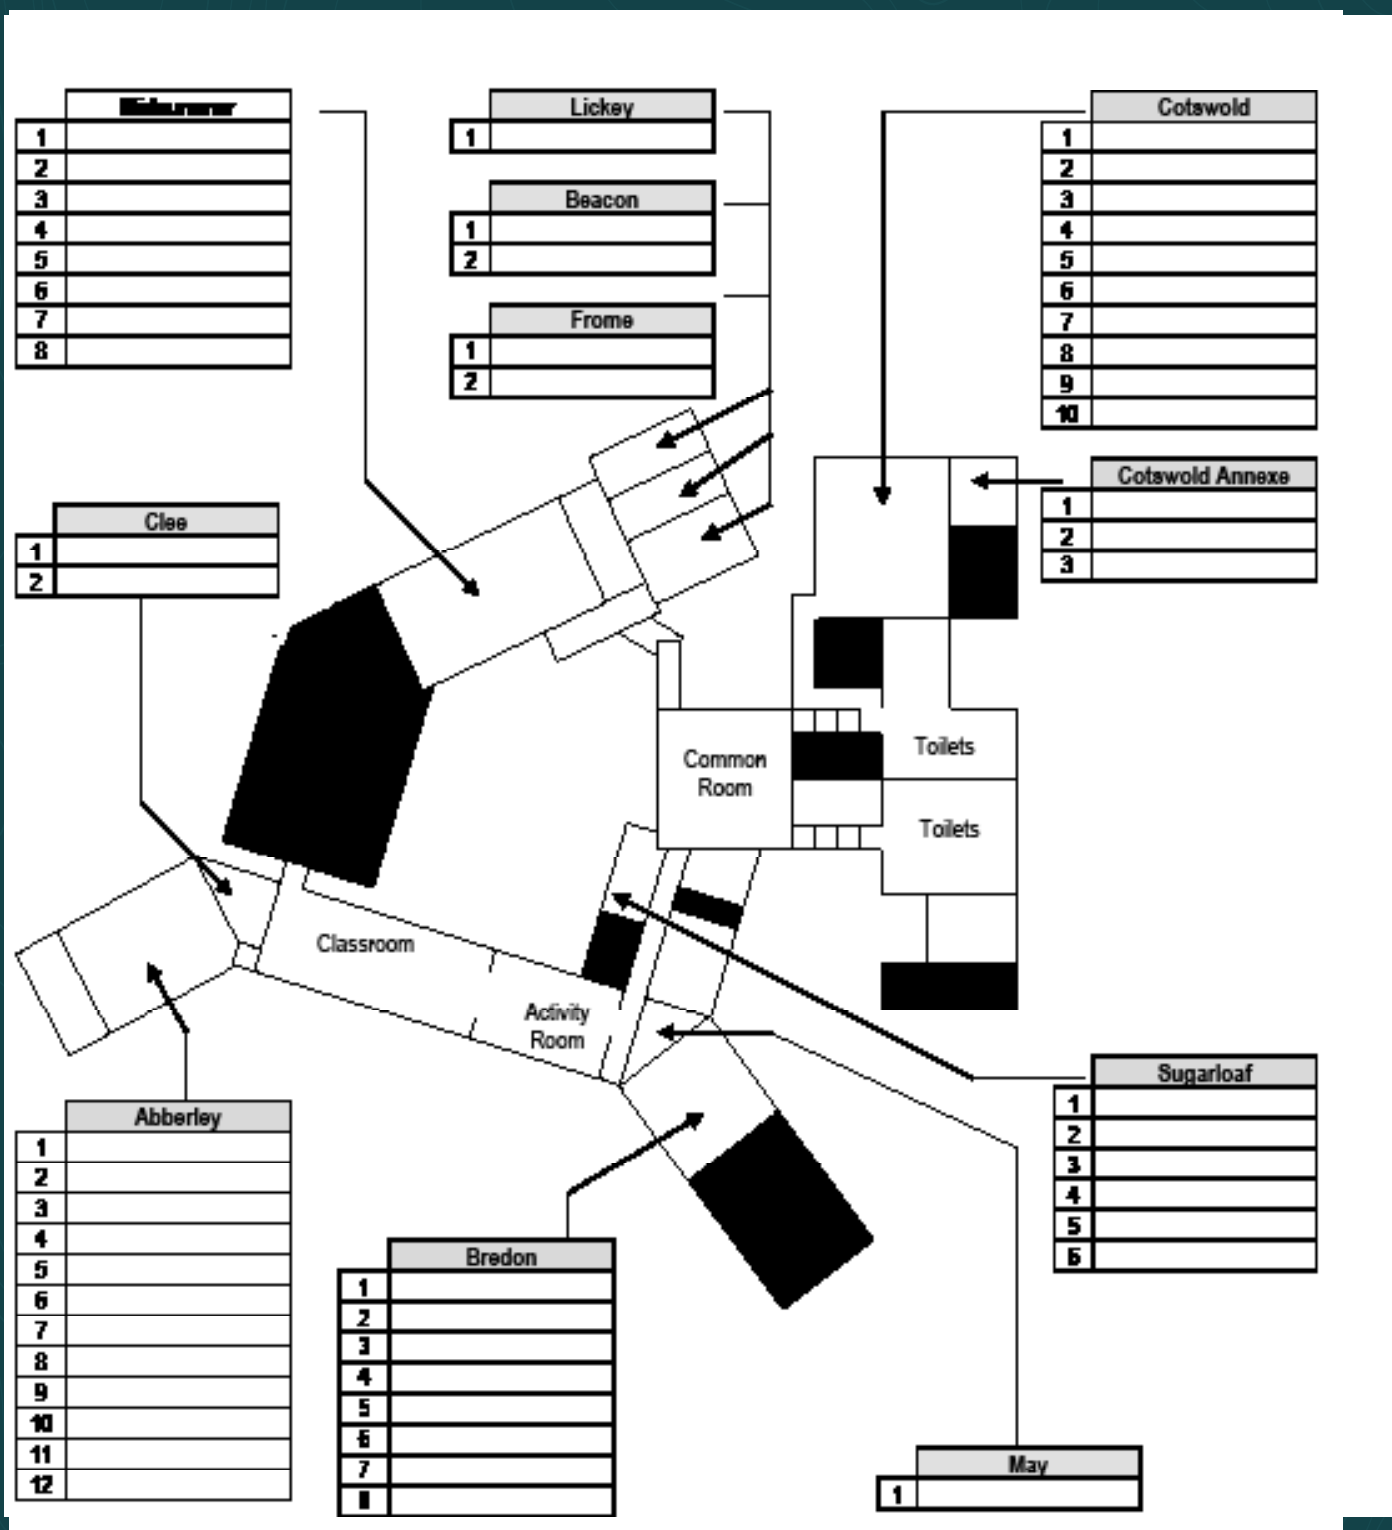

Boundless
Outdoors

Dormitory plans

Malvern Chalet

Sleeps 18 + 1 sofa bed

Malvern North Block

Sleeps 44

Malvern South Block

Sleeps 56

Bell Heath Main centre

Sleeps 76